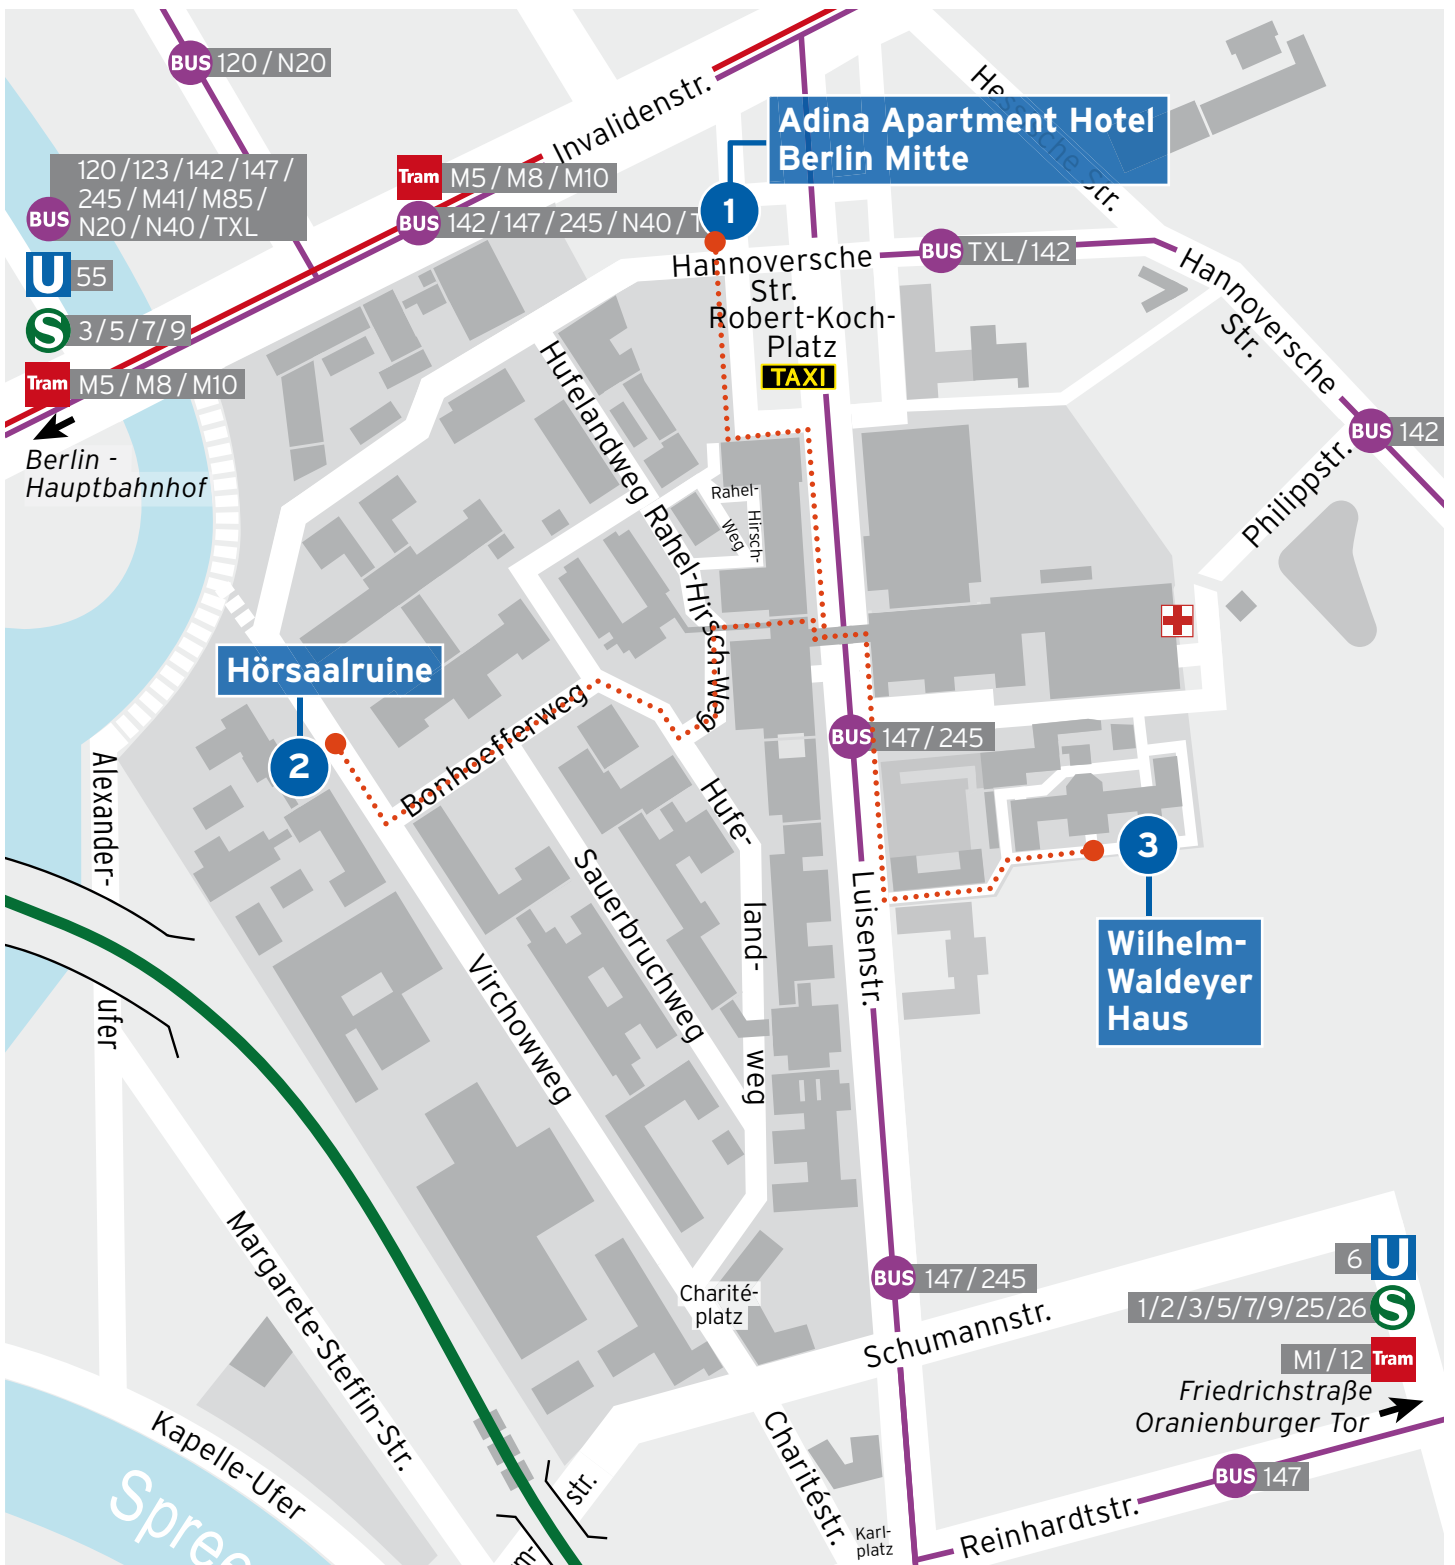

Symposium - Future of Immunology @ Berlin

Charité - Universitätsmedizin Berlin | Campus Charité Mitte

1 Adina Apartment Hotel Berlin Mitte

Platz vor dem Neuen Tor 6
10115 Berlin

2 Hörsaalruine

Visiting address
Virchowweg 16

3 Wilhelm-Waldeyer Haus

Philippstraße 12, 10115 Berlin

The gate entrance on the right next to Luisenstr. 57 using the path follow the path into the park area and keep left. After approx. 100 m you will reach the main entrance to Wilhelm-Waldeyer Haus (Center for Anatomy).